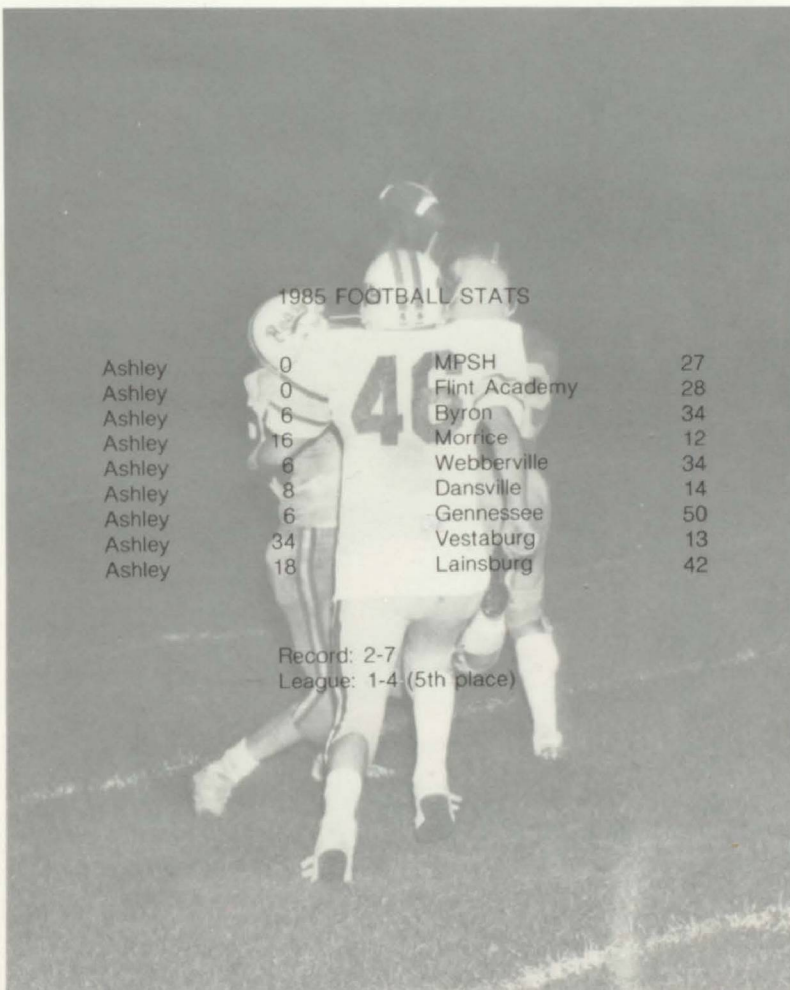

1985 FOOTBALL STATS

Ashley	0	MPSH	27
Ashley	0	Flint Academy	28
Ashley	6	Byron	34
Ashley	16	Morrice	12
Ashley	6	Webberville	34
Ashley	8	Dansville	14
Ashley	6	Genessee	50
Ashley	34	Vestaburg	13
Ashley	18	Lainsburg	42

Record: 2-7
League: 1-4 (5th place)

Ashley's football record of 2-7 was not a spectacular one, but, all in all, the year was not a total loss. The boys enjoyed being part of a team.

The practices were fun. They worked hard but enjoyed themselves, too. The attitude was that the team wanted to be at practice; not that they were there because they had to be, but because they chose to be.

The team certainly had a lot of spirit this year. When Coach Howes told them to dress up for Halloween practice, they did. On the night of the homecoming snake dance, perhaps the team was a bit too enthusiastic. They had a food fight in the school cafeteria which got them into a bit of hot water with school officials.

The boys' triumphs over Morrice and Vestaburg were exhilarating. The team played as a team, not as individuals on the field. They had one goal in mind . . . winning. And win they did. The Bears took Morrice totally by surprise with a 16-12 victory, and demolished Vestaburg, 34-13. The sense of accomplishment that these victories brought both the team and the school was satisfying.